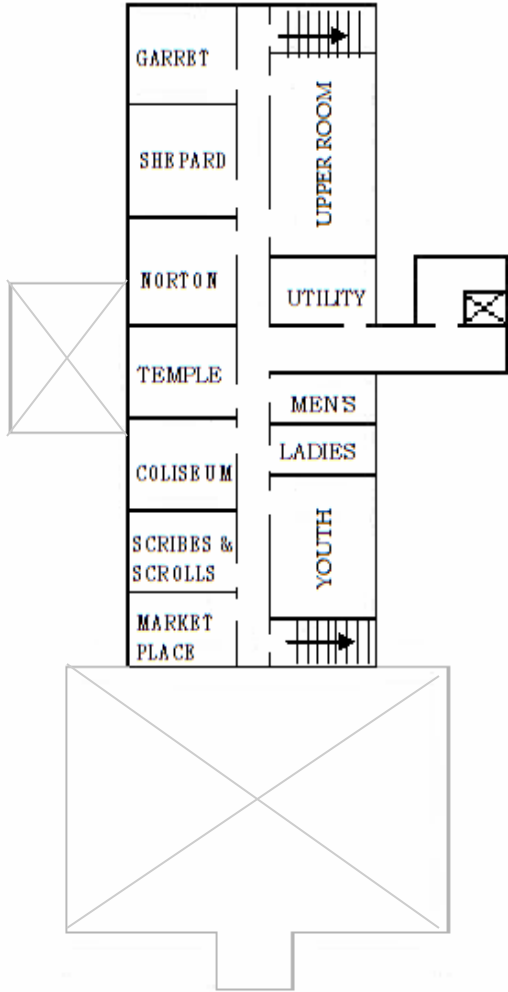

CENTRAL UNITED METHODIST CHURCH

233 North Church Street
Spartanburg, SC 29306

**EDUCATION BUILDING
2ND FLOOR**

**EDUCATION BUILDING
1ST FLOOR**

SANCTUARY BUILDING

NORTH CHURCH STREET