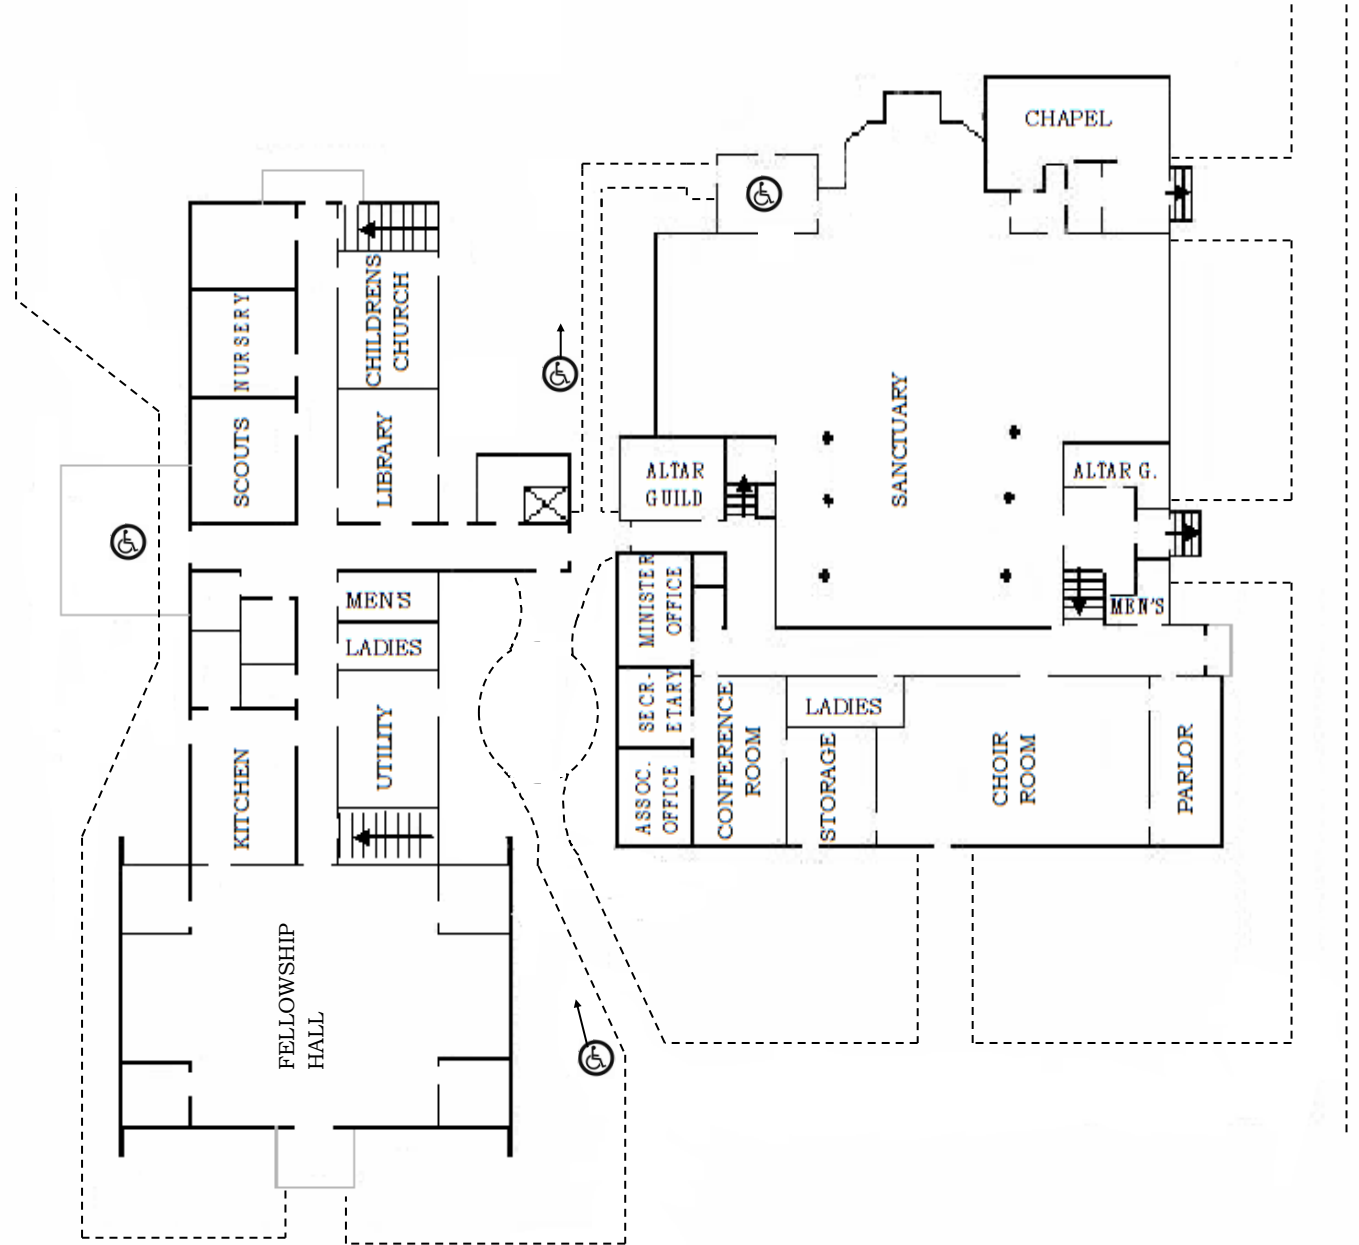

CENTRAL UNITED METHODIST CHURCH

233 North Church Street
Spartanburg, SC 29306

**EDUCATION BUILDING
2ND FLOOR**

**EDUCATION BUILDING
1ST FLOOR**

SANCTUARY BUILDING

NORTH CHURCH STREET